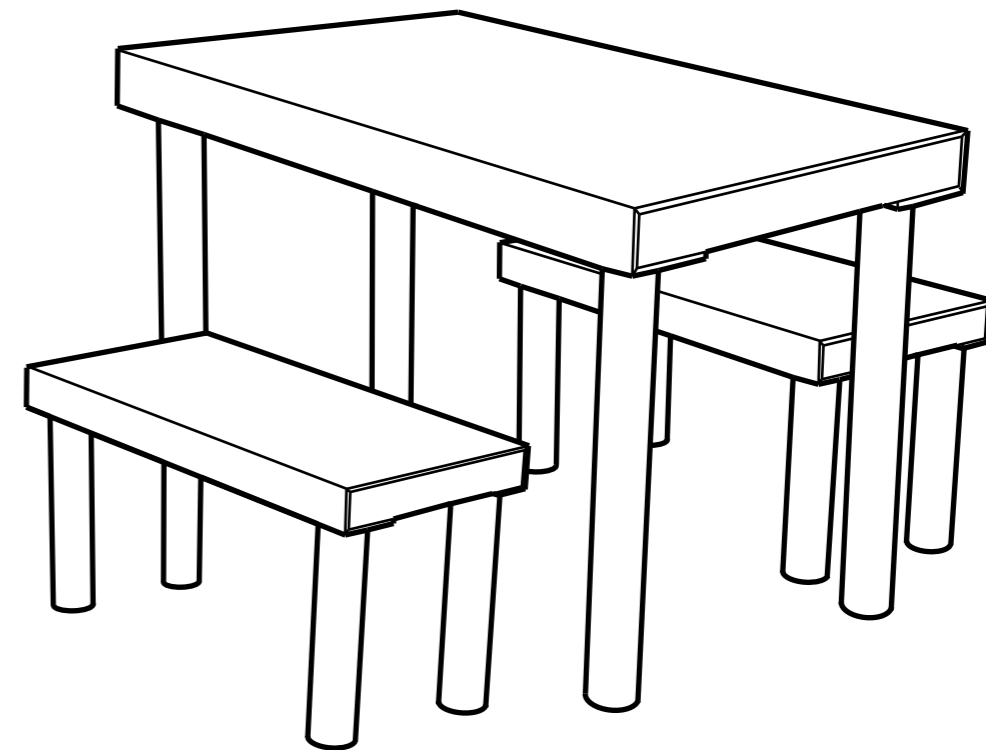

The parchment coating on the table legs is tough, but should also have oil-based marks removed promptly to avoid possible staining.

Hazards

Danger of falling goods:

Do not allow children or animals to run underneath the Move-it Gifting Tables in-store.
If this is an unavoidable risk, the gap between the table's legs can be blanked off with card, ribbons, or other safe decorative materials.
Do not allow customers to lean on the display, or supporting Move-it Gifting Tables.
Do not allow customers to bang into or disturb the display or supporting Move-it Gifting Tables.

Loading

Maximum load for each Move-it Gifting Table top is 250N (25Kg), or 750N (75KG) for the set of three.

Do not be tempted to overload Move-it Gifting Tables, as a large quantity of heavy goods in a display presents a significant risk to a small child if it is disturbed and falls down.

Flammability.

Keep away from direct contact with naked flame at all times.

Move-it Products Ltd
30 City Road, London
Company no. 7730051

info@move-itproducts.com
+44 (0) 20 7780 9777
+44 (0) 7833 983207

Move-it Gifting Table Set

Assembly and Care instructions